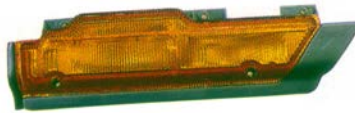

JMB3401Y

CANTER'94 SIDE LAMP ASSY
R MC139775
L MC139774
20P/2.8'