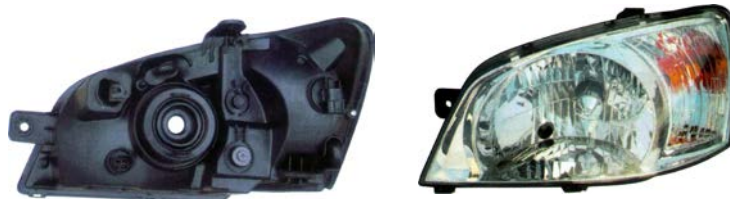

GETZ'02-06

JHY5011

GETZ'02 HEAD LAMP NO MOTOR HOLE

R 92102-1C040/00

L 92101-1C040/00

4P/4.7'

JHY5011B

GETZ'02 HEAD LAMP WITH MOTOR HOLE

R 92102-1C010

L 92101-1C010

4P/4.7'

JHY5505U

GETZ'02 FOG LAMP (U)

R 92202-1C000

L 92201-1C000

20P/2.4'