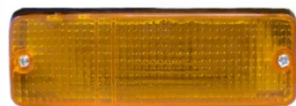

JTY1301

H/L'84-87 FRONT LAMP ASSY (RN55)
R 81510-39125
L 81520-39125
100P/3.5'