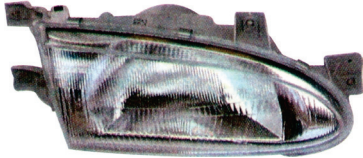

## JHY5013

ACCENT'96 HEAD LAMP 4D  
R 92102-22000  
L 92101-22010  
6P/5.6'

## JHY5201U

ACCENT'96 CORNER LAMP 4D (U)  
R 92302-22010  
L 92301-22010  
20P/2.8'