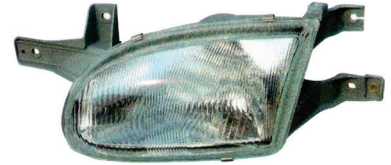

JHY5014

ACCENT'98 HEAD LAMP
R 92102-22300/10
L 92101-22300/10
6P/4.2'