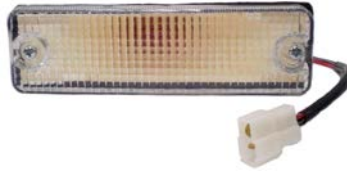

JMZ5301

323*83-90/626 FRONT LAMP ASSY
G030-51-070
100P/4.2'

**JMZ1301W**

323*83-90 FRONT LAMP ASSY (W)
100P/4.2'

**JMZ1302**

323/626 FRONT LAMP (CRYSTAL) ASSY "E"
50SET/4.2'

**JMZ1302D**

323/626 FRONT LAMP ASSY "E"
(SMOKE)
50SET/4.2'

**JMZ5201**

323*88 CORNER LAMP ASSY (YW)
R 8BB4-51-060
L 8BB4-51-070
40P/4.8'

STB2008

JMZ5202

323*88 CORNER LAMP ASSY (E)
R 8BBE-51-060A
L 8BBE-51-070A
40P/4.8'

STB1107

JMZ5203C

323*88 C.LAMP ASSY (CRYSTAL,C)
10SET/3.2'

**JMZ5203B**

323*88 C.LAMP (CRYSTAL,SMOKE)
10SET/3.2'

**JMZ5001**

323*88 HEAD LAMP LD
R 8DB5-51-030
L 8DB5-51-040
6P/3.8'

**JMZ5002C**

323*88 HEAD LAMP (CRYSTAL)
(PERFORMANCE)
3SET/3.9'

**JMZ5401**

323*86-88 SIDE LAMP ASSY
8BU1-51-130
200P/2'