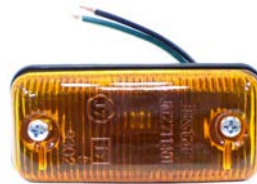

**JMZ5203B**

323*88 C.LAMP (CRYSTAL,SMOKE)
10SET/3.2'

**JMZ5001**

323*88 HEAD LAMP LD
R 8DB5-51-030
L 8DB5-51-040
6P/3.8'

**JMZ5002C**

323*88 HEAD LAMP (CRYSTAL)
(PERFORMANCE)
3SET/3.9'

**JMZ5401**

323*86-88 SIDE LAMP ASSY
8BU1-51-130
200P/2'

**JFD1S01**

323*88 REAR SIDE BUMPER
R 93PX-50211-AA
L 93PX-50221-AA
20P/1.6'

**JMZ5302U**

323*94 FRONT LAMP (U)
R B01W-51-350
L B01W-51-360
40P/4.5'

**JMZ5102X**

323*88 REAR LENS
30P/5.8'

**JMZ5101X**

323*97 REAR LENS
50P/4'