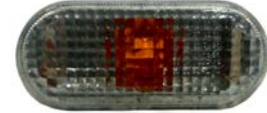

JVN0408DU

BRA'98-04 SIDE LAMP (D,U)
PASAT B5'99/PLO III'99
3B0949117A
200P/1.3'