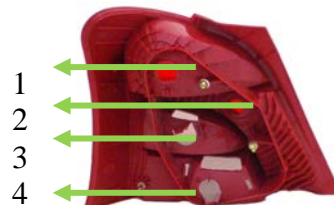

JTY5165RD

YARIS'07 R. LAMP (5D,U,RD) K-TYPE

R 81551-52560

L 81561-52480

6P/5.3'